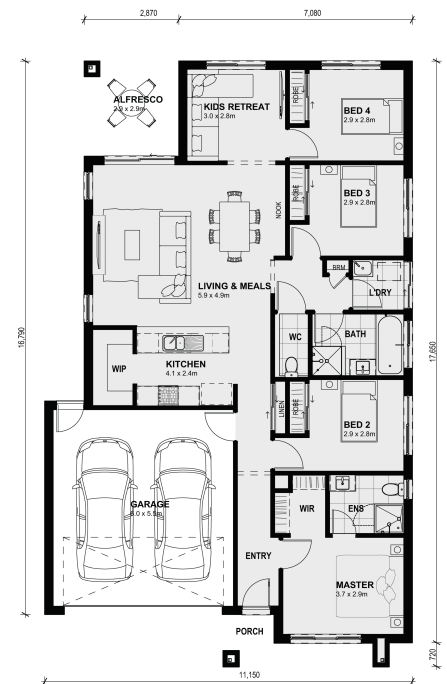

$595,005

Chitraksh Bhargav

E: chitraksh@mimosahomes.com.au

P: 0424447033