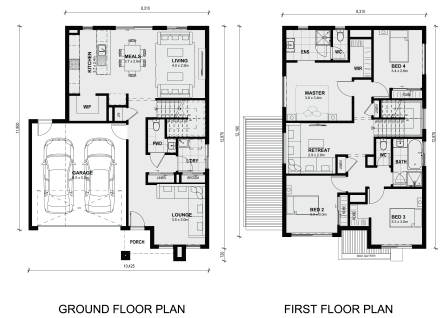

$780,000

Chamrin Bou

E: chamrin@mimosahomes.com.au

P: 0469767687